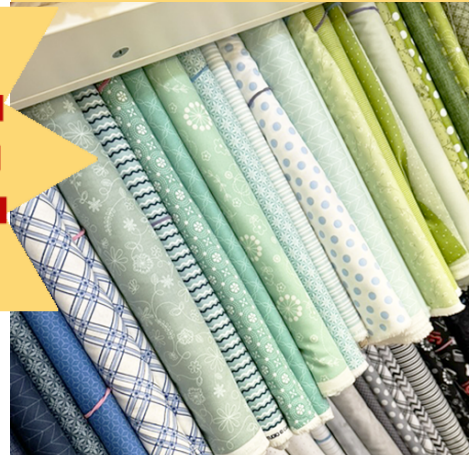

**Fabric & Pre-Cuts
20% off**