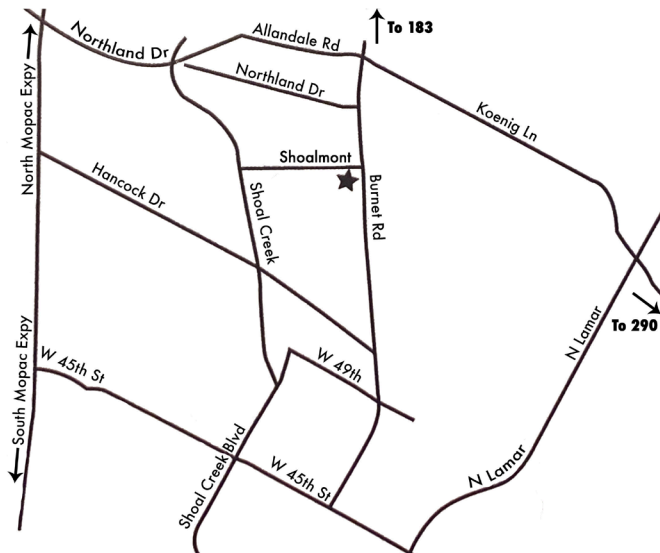

Visit Us!

Located at corner of Burnet & Shoalmont
Accessible from Mopac, 183, Lamar, & 290

Open Monday-Friday 10am to 6pm
Saturday 10am to 4:30pm

Certified Class Instructors Latest Techniques For All Ages & Skill Levels